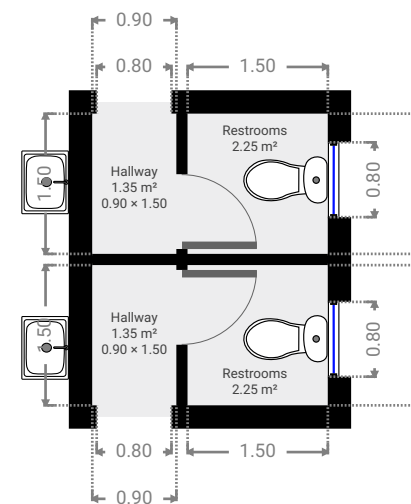

Omwifi Clinic and Nurses Home

SUBMITTED BY
T. Shalom Amutenya
t.shalom89@gmail.com

CREATED ON
2020-12-10

LOCATION
Omwifi
0000 Ombaalume
Namibia

DETAILS
Total area: 163.28 m²
Living area: 163.28 m²
Floors: 1
Rooms: 15

THIS FLOORPLAN IS PROVIDED WITHOUT WARRANTY OF ANY KIND. SENSOPIA DISCLAIMS ANY WARRANTY INCLUDING, WITHOUT LIMITATION, SATISFACTORY QUALITY OR ACCURACY OF DIMENSIONS.