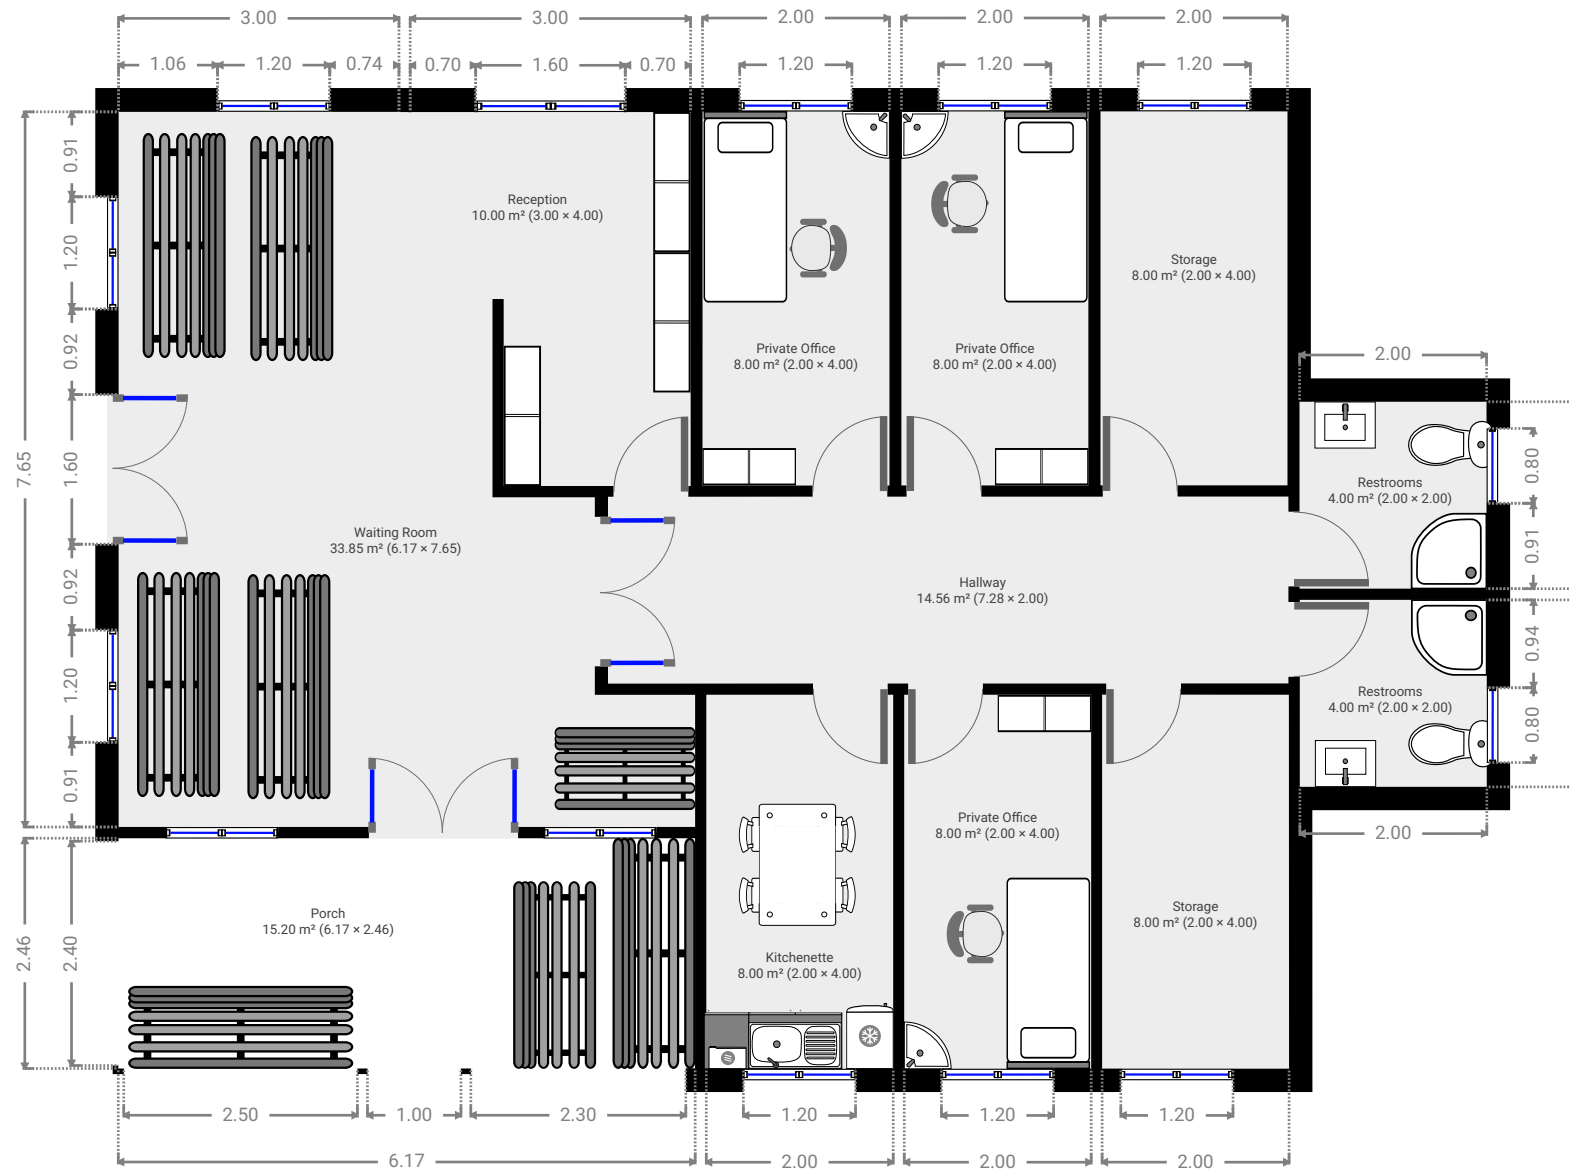

Omwifi Clinic and Nurses Home

SUBMITTED BY
T. Shalom Amutenya
t.shalom89@gmail.com

CREATED ON
2020-12-10

LOCATION
Omwifi
0000 Ombaalume
Namibia

DETAILS
Total area: 163.28 m²
Living area: 163.28 m²
Floors: 1
Rooms: 15

THIS FLOORPLAN IS PROVIDED WITHOUT WARRANTY OF ANY KIND. SENSOPIA DISCLAIMS ANY WARRANTY INCLUDING, WITHOUT LIMITATION, SATISFACTORY QUALITY OR ACCURACY OF DIMENSIONS.