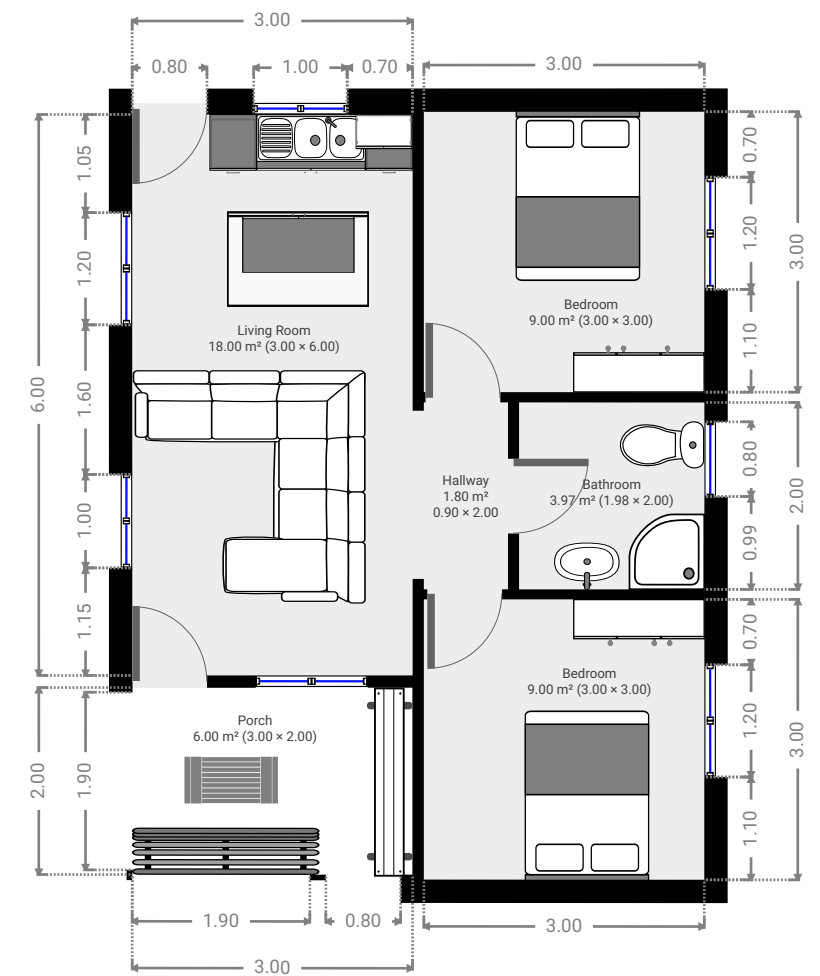

Omwifi Clinic and Nurses Home

SUBMITTED BY
T. Shalom Amutenya
t.shalom89@gmail.com

CREATED ON
2020-12-10

LOCATION
Omwifi
0000 Ombaalume
Namibia

DETAILS
Total area: 163.28 m²
Living area: 163.28 m²
Floors: 1
Rooms: 15

THIS FLOORPLAN IS PROVIDED WITHOUT WARRANTY OF ANY KIND. SENSOPIA DISCLAIMS ANY WARRANTY INCLUDING, WITHOUT LIMITATION, SATISFACTORY QUALITY OR ACCURACY OF DIMENSIONS.